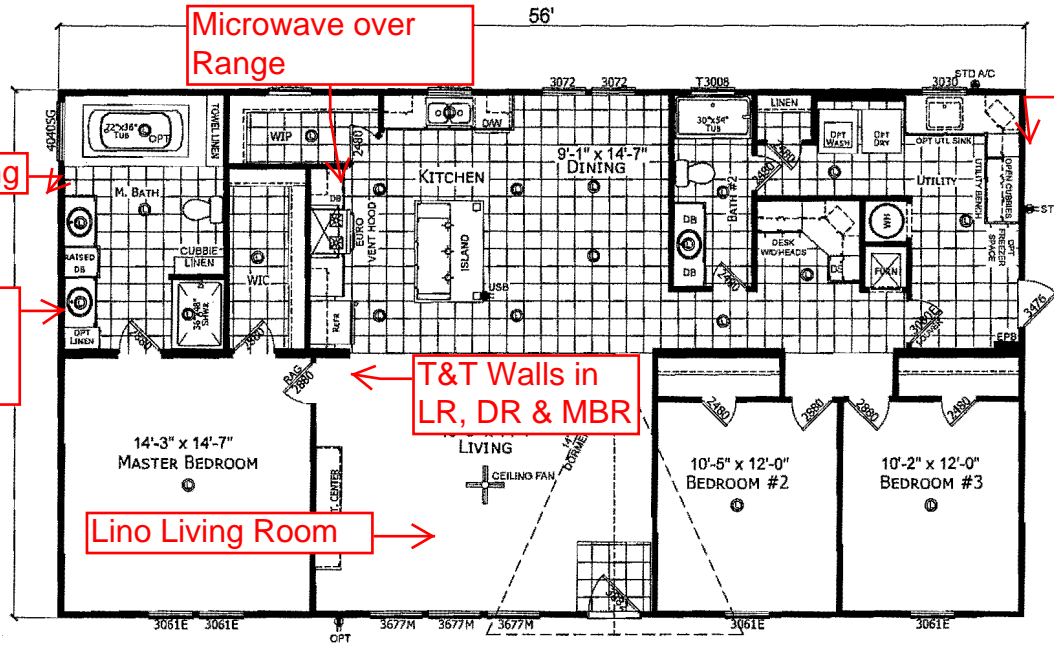

J Hite Energy Buster Pkg
2x6 Sidewall w/ R19 Insulation
R-30 Roof Insulation
Radiant Barrier in Roof
Thermal Pane Windows
Heat Ducts in Ceilings

NOTE:
FLOORPLAN SUBJECT TO MINOR
CHANGE WITHOUT NOTICE.