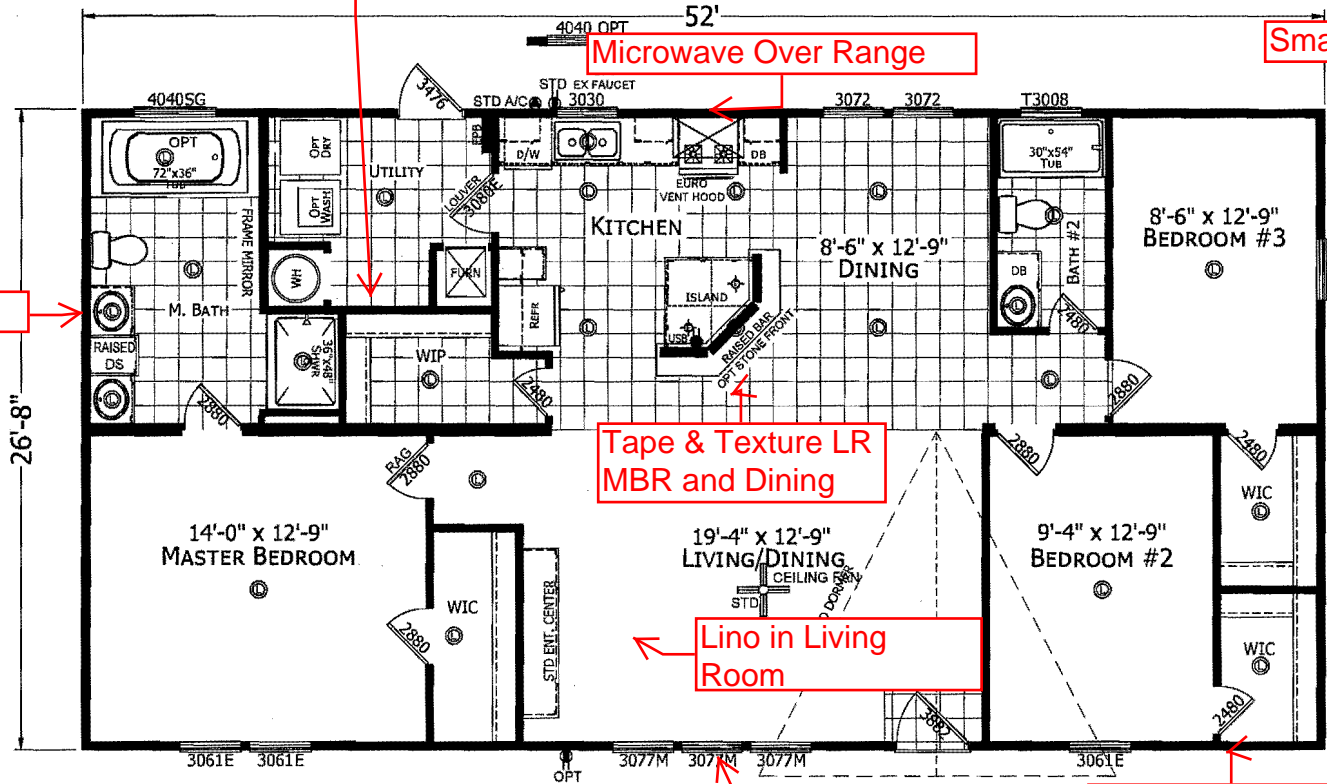

✓ J Hite Energy Buster Pkg Includes
 2x6 Sidewalls w/ R-19 Insulation
 R-30 Rood Insulation
 Radiant Roof Barrier
 Thermal Pane Windows
 Heat Duct in the Ceilings

Freezer Plug

Microwave Over Range

Smart Panel Siding

China Sinks

Tape & Texture LR
 MBR and Dining

Lino in Living
 Room

Large Windows

J Hite Homes
 932 Early Blvd.
 Early, Tx. 76802
 325-641-9999
 RBI33121

NOTE:
 FLOORPLAN SUBJECT TO MINOR
 CHANGE WITHOUT NOTICE.

	DAPIA SEAL	MODIFICATIONS	MODEL: 125-CSD2852K 26'-8" x 52'-0" 3 BEDROOM / 2 BATH	SHEET:
	PROPRIETARY AND CONFIDENTIAL THESE DRAWINGS AND SPECIFICATIONS ARE ORIGINAL, PROPRIETARY AND CONFIDENTIAL MATERIALS OF CHAMPION. COPYRIGHT © 1978-2008 BY CHAMPION		TITLE: LITERATURE PLAN	L-101
501 S. BURLESON BLVD. BURLESON, TX 76028			DRAWN BY: ABEL SCALE: NOT TO SCALE	DATE: 12-11-19 AREA: 1,387 SQ.FT.